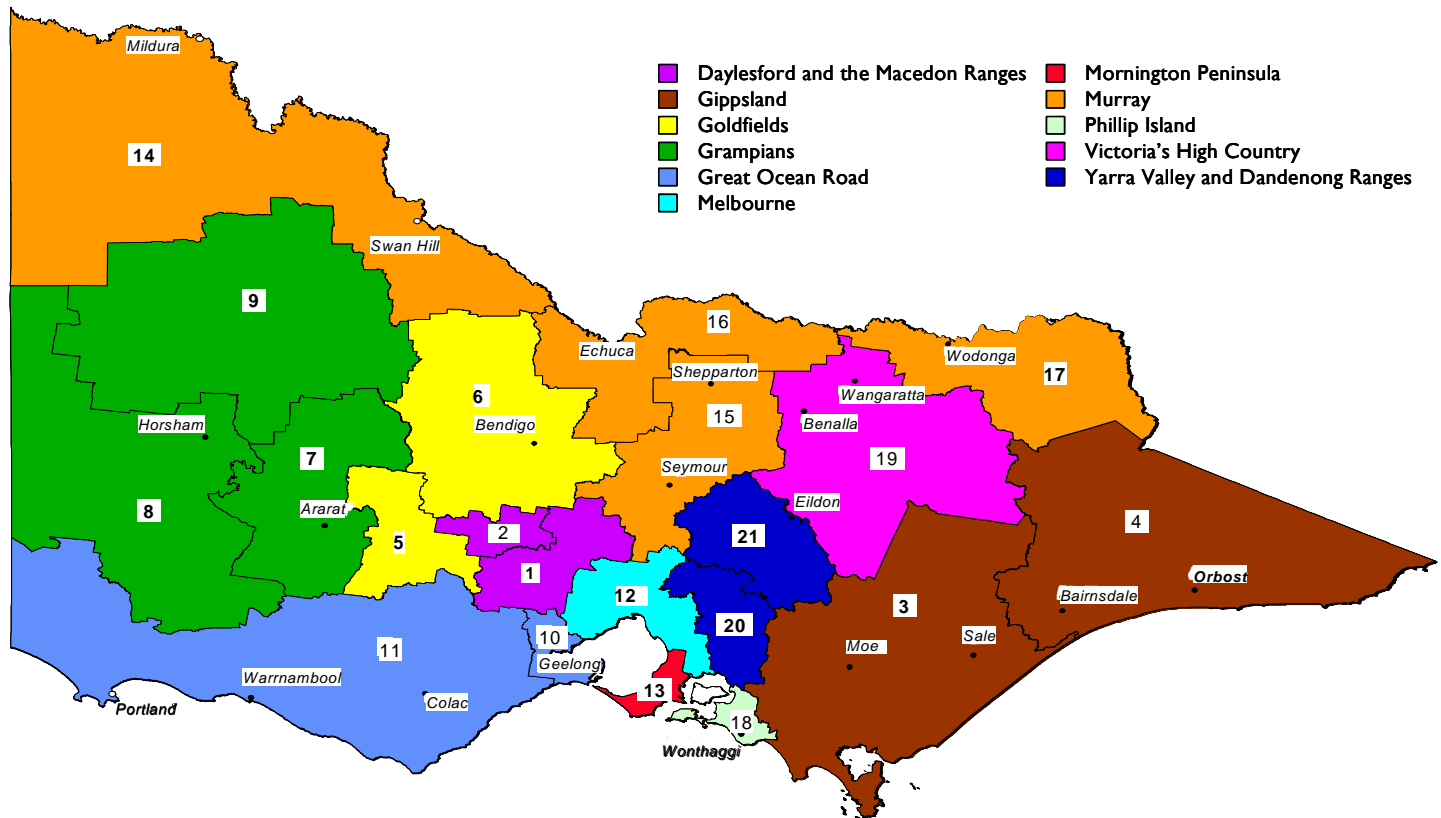

The table and map below list the sub-regions that make up Victoria's campaign regions. These regions form the basis of data reported from the *National Visitor Survey (NVS)*, the *International Visitor Survey (IVS)* and the *Survey of Tourist Accommodation (STA)*.

Campaign Region	Sub-Region	Sub-Region Code
A Daylesford and the Macedon Ranges	Macedon	1
	Spa Country	2
B Gippsland	Gippsland	3
	Lakes	4
C Goldfields	Ballarat	5
	Bendigo	6
D Grampians	Central Highlands	7
	Western Grampians	8
	Wimmera	9
E Great Ocean Road	Geelong	10
	Western	11
F Melbourne	Melbourne	12
G Mornington Peninsula	Peninsula	13
H Murray	Mallee	14
	Goulburn	15
	Central Murray	16
	Murray East	17
I Phillip Island	Phillip Island	18
J Victoria's High Country	High Country	19
K Yarra Valley and Dandenong Ranges	Melbourne East	20
	Upper Yarra	21